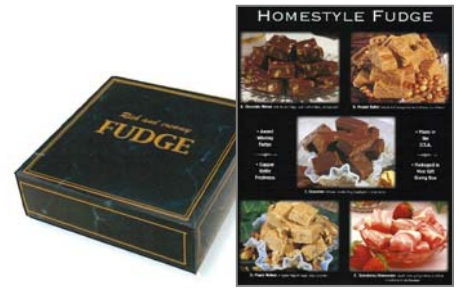

Two M.Case Minimum Order
50% profit on 25+ cases, 45%
on less. Freight **

Five Flavors, Assorted

Chocolate Walnut, Chocolate
Peanut Butter, Strawberry
Cheesecake, Vanilla Walnut

Fudge Decorative 1/2 lb. Box
Retail \$7.00

Full cases for direct sales
24 boxes per Case

Two Case Minimum Order
50% profit on 32 cases, 45% on
less. Freight **

Five Flavors, One Per Case

Chocolate Walnut, Peanut
Butter, Chocolate, Maple Walnut
Strawberry Cheesecake

**Fudge Shrink-Wrapped Gift
Box, 20 oz. - Retail \$15.00**

Collect orders with our brochure

Your profit is \$7.50 on 300+
boxes, \$6.75 on less. Min. order
24 boxes. Partial freight fees
may apply West of Miss. River.
Five Flavors: Chocolate Walnut,
Peanut Butter, Chocolate, Maple
Walnut, Strawberry Cheesecake